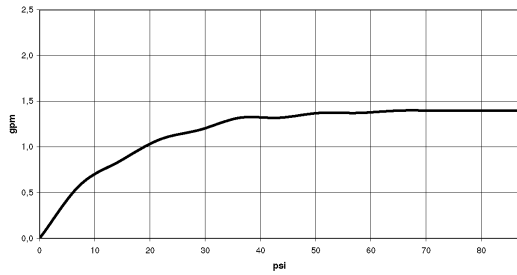

Kitchen - Tara Classic
Single-lever mixer - polished chrome
Article number: 33 826 888-00 0010

- 9-1/4" Projection
- Swiveling spout 360°
- Areated stream
- Total height 15-3/4"
- Height to aerator/spout outlet 9"
- Single-lever mixer hole diameter 1-3/8"
- 2x 3/8" US flexible supply lines
- Water flow rate limited to max. 1.5 gpm
- lead-free

polished chrome

Dimensional drawing

All dimensions in mm / inch = mm x 0,0394

Kitchen - Tara Classic
Single-lever mixer - polished chrome
Article number: 33 826 888-00 0010

Flow rate chart

Kitchen - Tara Classic
Single-lever mixer - polished chrome
Article number: 33 826 888-00 0010