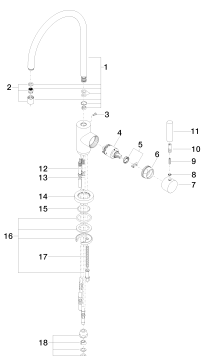

Kitchen - Tara Classic
Single-lever mixer - polished chrome
Article number: 33 826 888-00 0010

- 9-1/4" Projection
- Swiveling spout 360°
- Areated stream
- Total height 15-3/4"
- Height to aerator/spout outlet 9"
- Single-lever mixer hole diameter 1-3/8"
- 2x 3/8" US flexible supply lines
- Water flow rate limited to max. 1.5 gpm
- lead-free

polished chrome

Dimensional drawing

All dimensions in mm / inch = mm x 0,0394

Kitchen - Tara Classic
Single-lever mixer - polished chrome
Article number: 33 826 888-00 0010

Flow rate chart

Kitchen - Tara Classic
Single-lever mixer - polished chrome
Article number: 33 826 888-00 0010

Spare parts list

Number	Item Number	Designation	Number of units
--------	-------------	-------------	-----------------