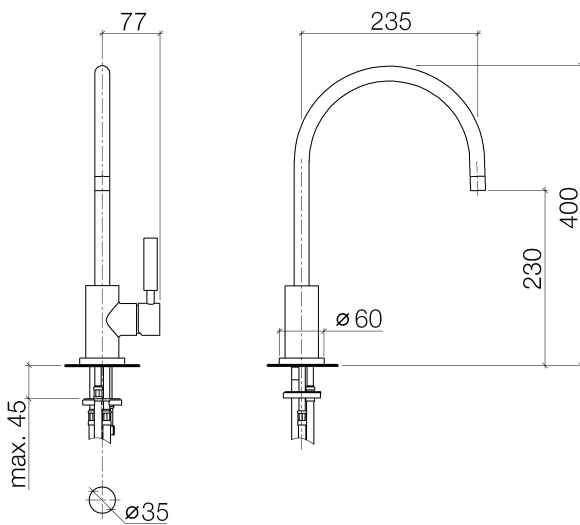

Kitchen - Tara Classic
Single-lever mixer - polished chrome
Article number: 33 826 888-00 0010

- 9-1/4" Projection
- Swiveling spout 360°
- Areated stream
- Total height 15-3/4"
- Height to aerator/spout outlet 9"
- Single-lever mixer hole diameter 1-3/8"
- 2x 3/8" US flexible supply lines
- Water flow rate limited to max. 1.5 gpm
- lead-free

polished chrome

Dimensional drawing

All dimensions in mm / inch = mm x 0,0394

Kitchen - Tara Classic
Single-lever mixer - polished chrome
Article number: 33 826 888-00 0010

Flow rate chart

Kitchen - Tara Classic
Single-lever mixer - polished chrome
Article number: 33 826 888-00 0010